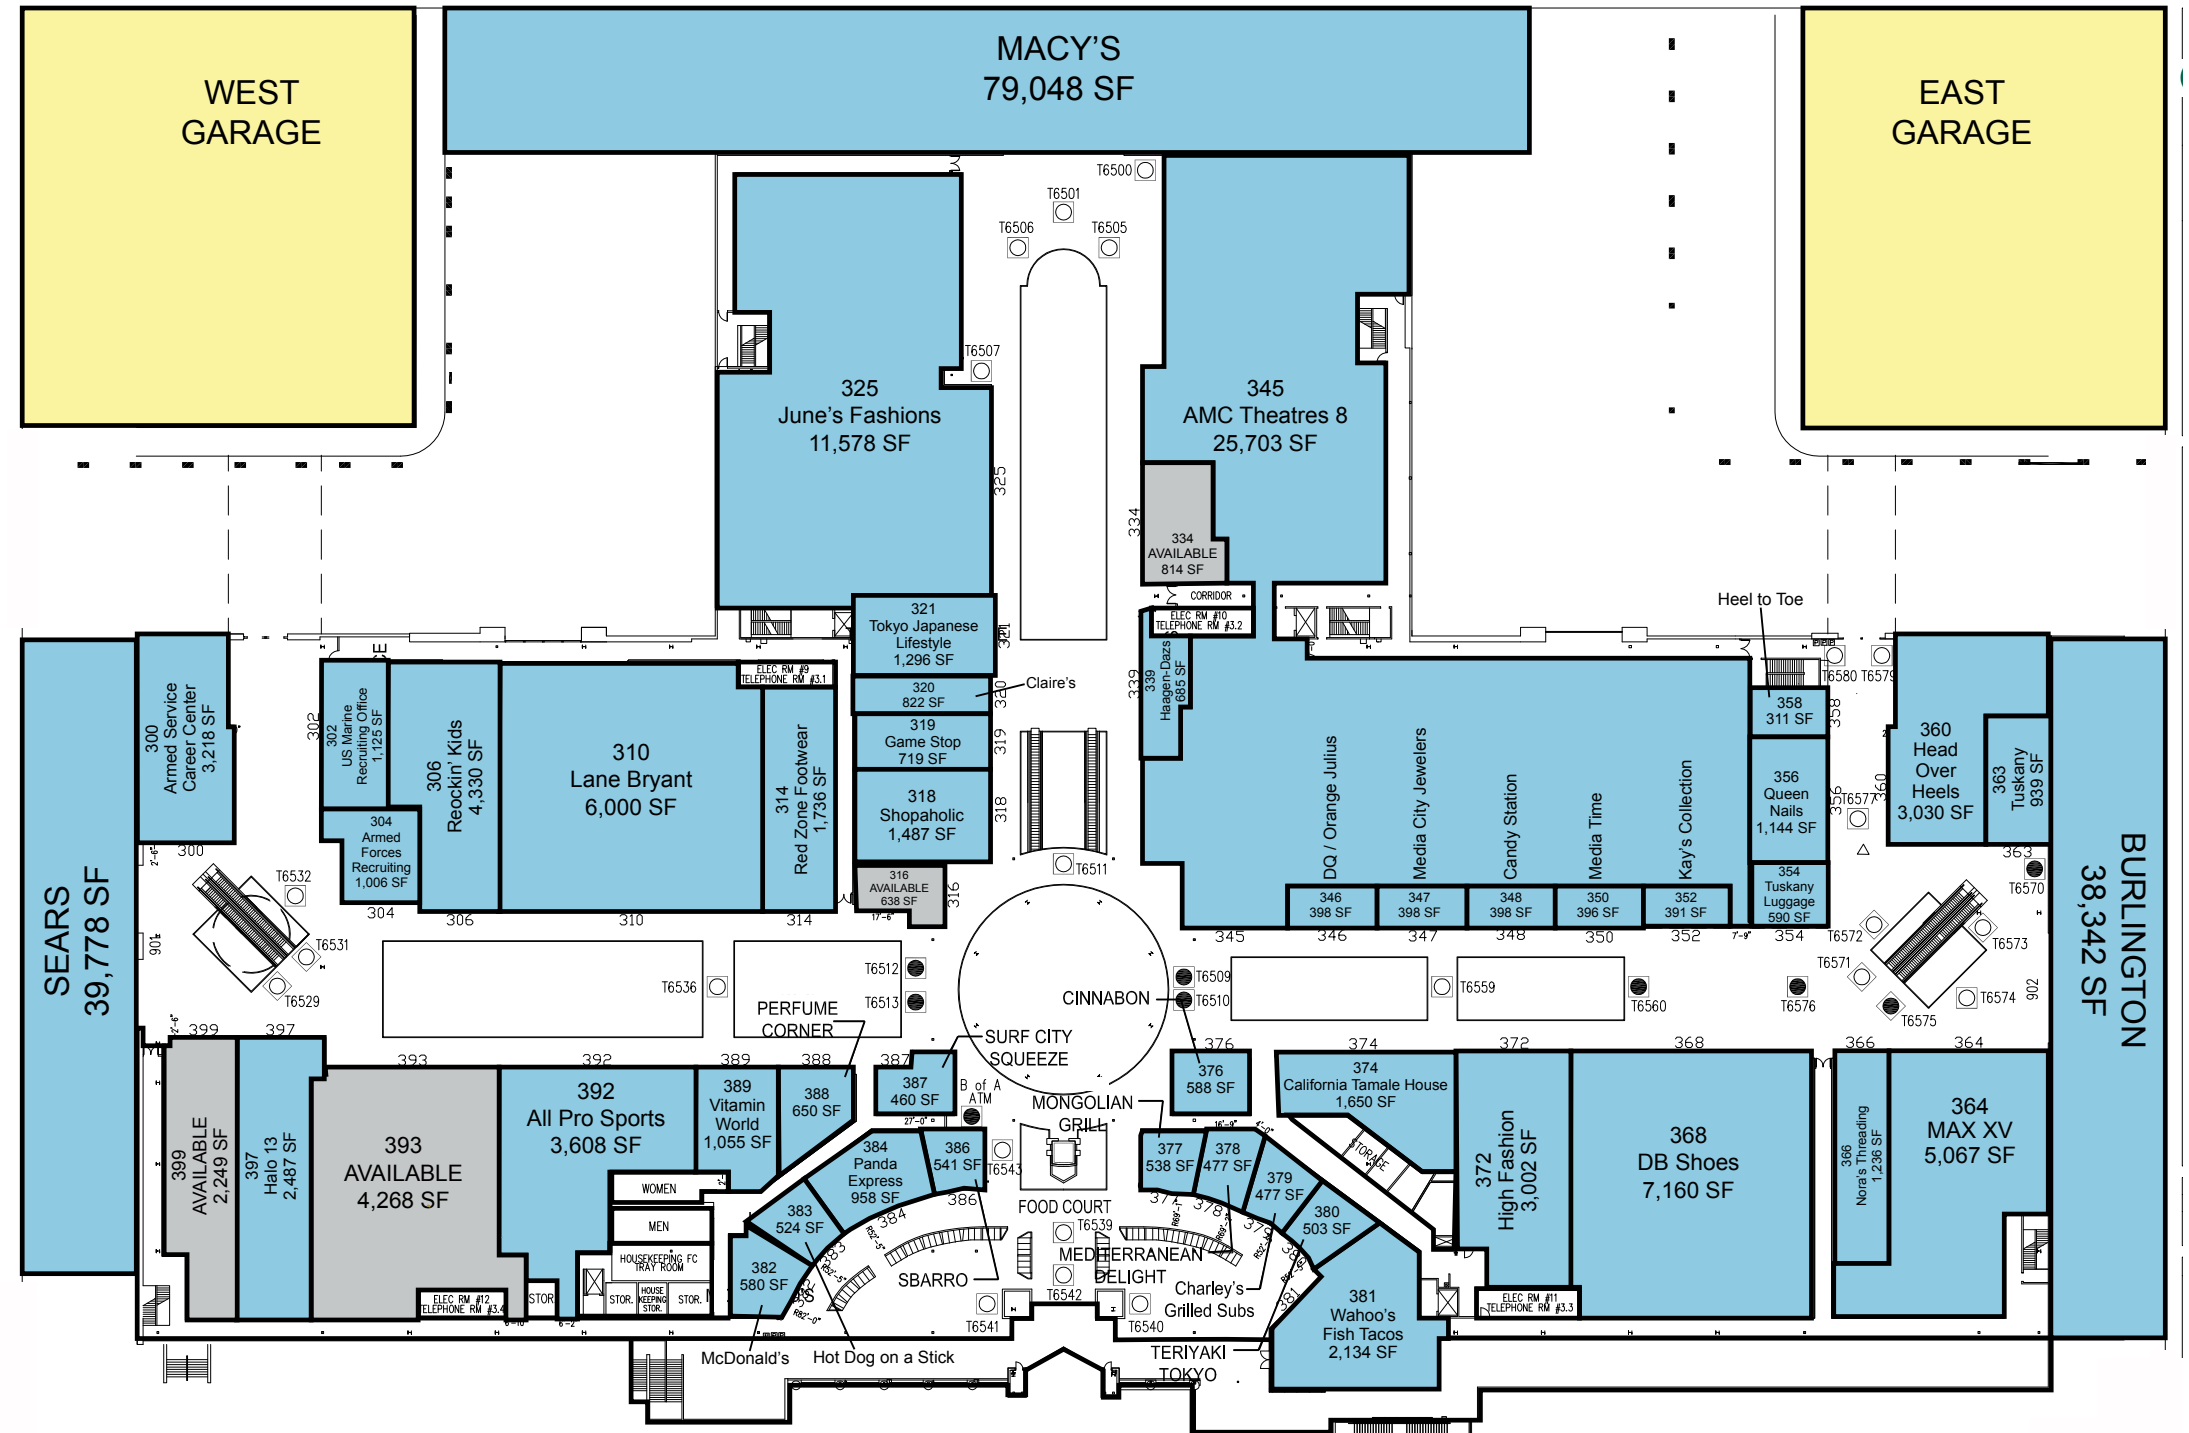

Burbank TOWN CENTER

201 E. Magnolia Blvd., Ste. 151 • Burbank, CA 91502 • www.burbanktowncenter.com

Project Data:		
Retail	1,242,976 SF	■ Lease Executed
Total:	1,242,976 SF	■ LOI/Lease in Negotiation
		■ Available

* Specific names of tenants, their status, location and size are (i) not intended to be and should not be or have been relied upon, (ii) subject to change, modification and deletion by Landlord and (iii) not a representation or warranty as to the opening or continued operation of any store named or depicted on this site plan. The Cypress Equities name, logo and other marks are trademarks and service marks being licensed to independent operating companies by CE Brands, LLC. Any particular obligation, service or product is the sole responsibility of the specific entity that incurs such obligation or supplies such service or product.