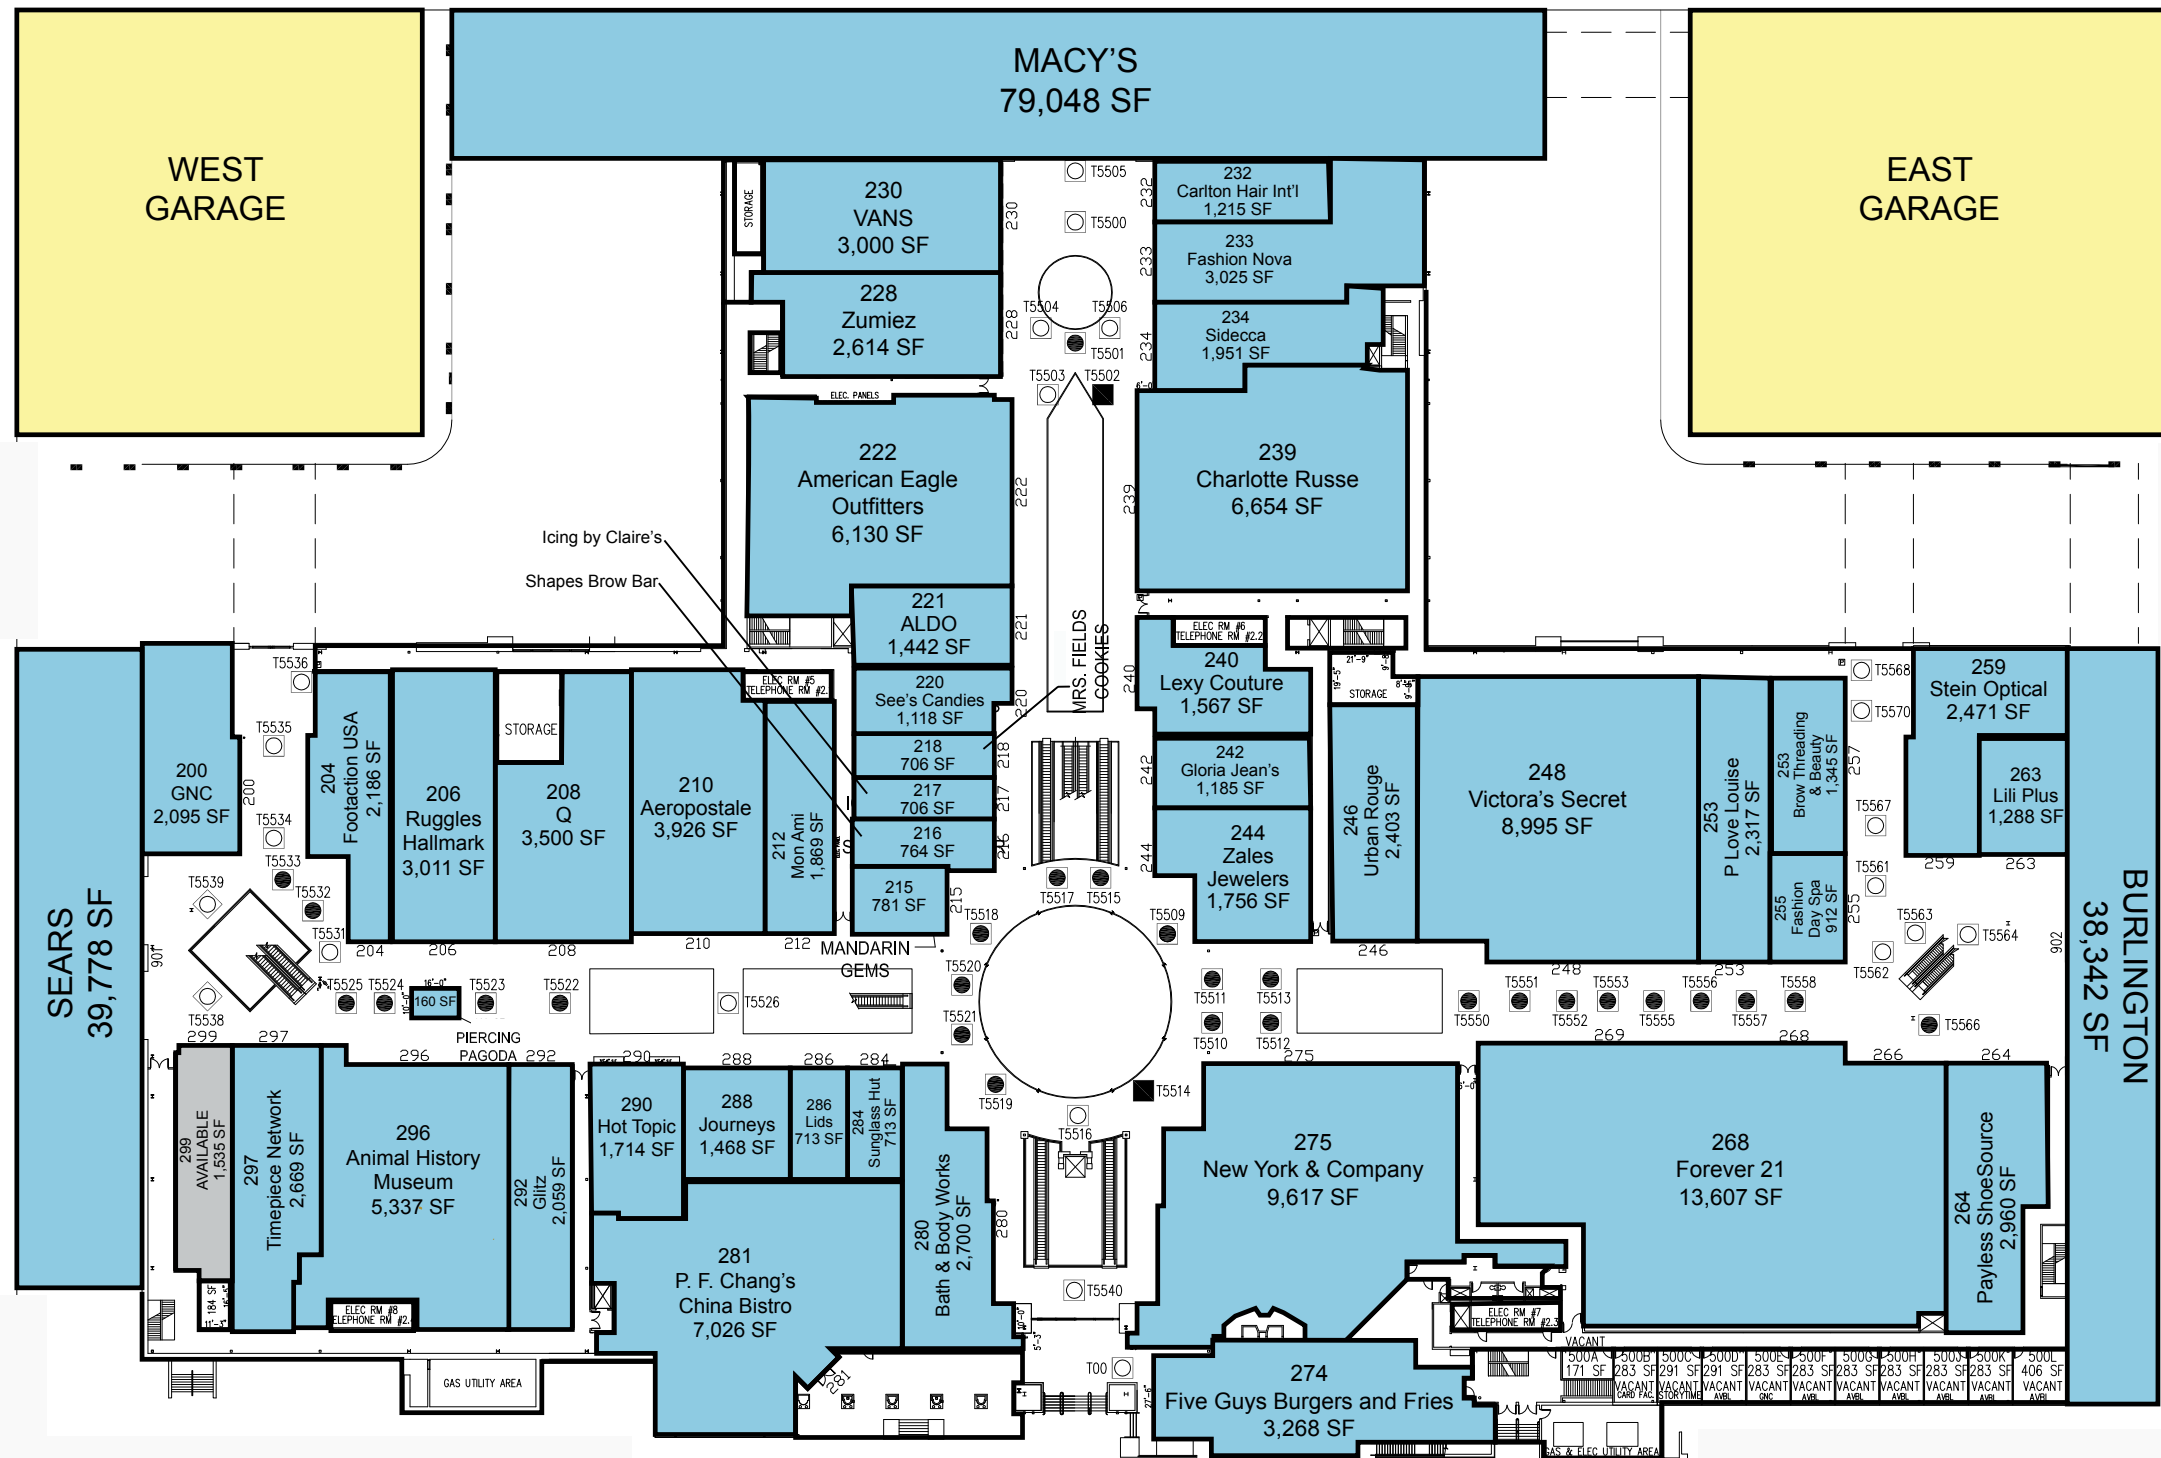

Zales
 Zono Sushi
 Zumiez

Project Data:	
Retail	1,242,976 SF
Total:	1,242,976 SF

- Lease Executed
- LOI/Lease in Negotiation
- Available

* Specific names of tenants, their status, location and size are (i) not intended to be and should not be or have been relied upon, (ii) subject to change, modification and deletion by Landlord and (iii) not a representation or warranty as to the opening or continued operation of any store named or depicted on this site plan. The Cypress Equities name, logo and other marks are trademarks and service marks being licensed to independent operating companies by CE Brands, LLC. Any particular obligation, service or product is the sole responsibility of the specific entity that incurs such obligation or supplies such service or product.